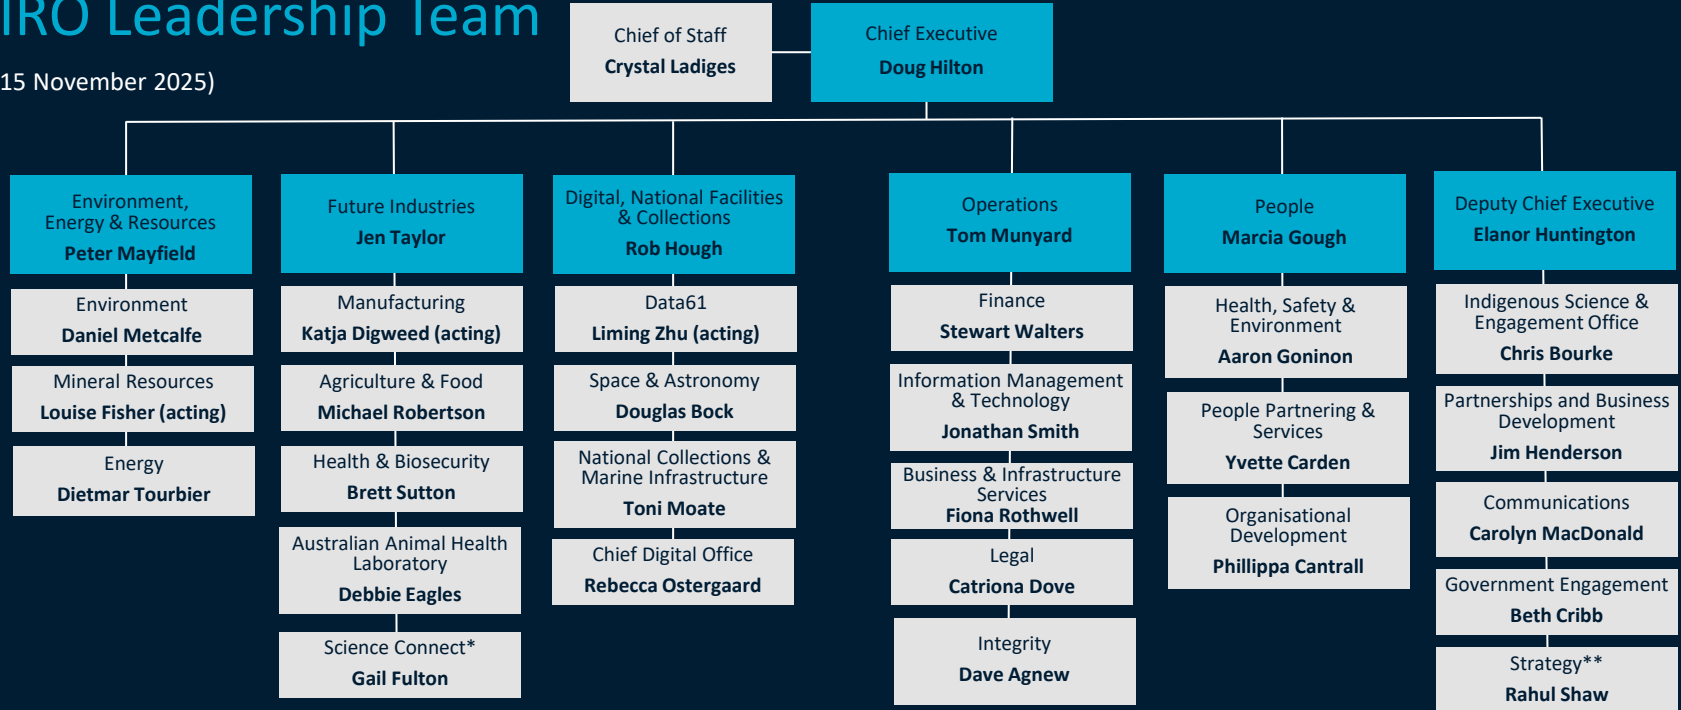

CSIRO Leadership Team

(as at 15 November 2025)

Executive Team

Leadership Team

*CSIRO Fund

** SIEF