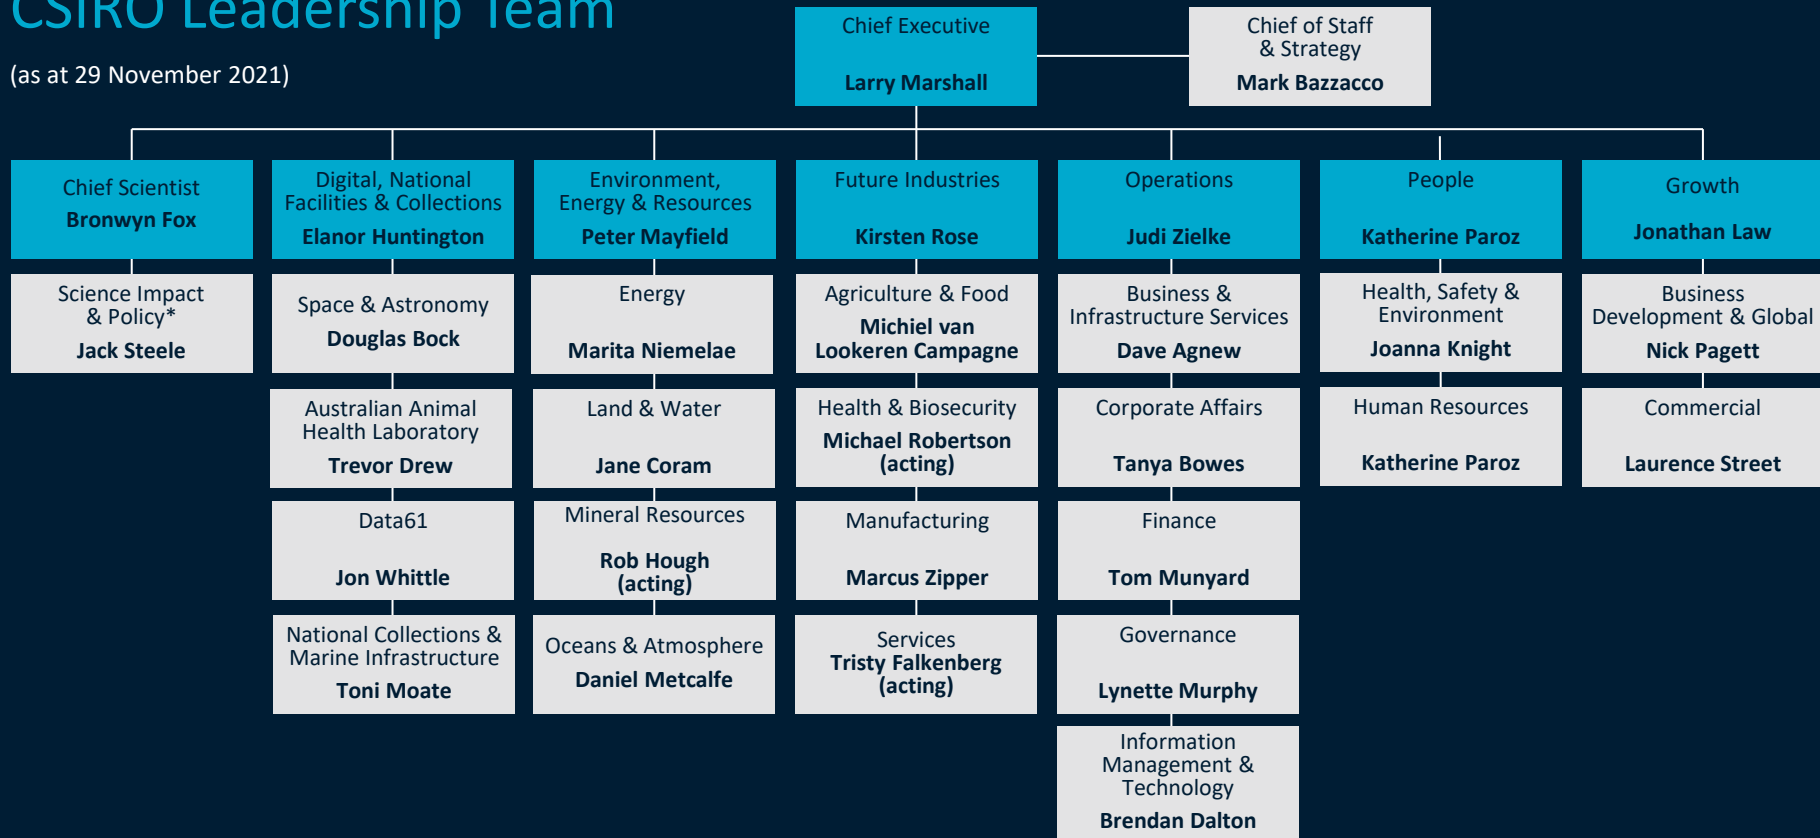

# CSIRO Leadership Team

(as at 29 November 2021)

Executive Team

Leadership Team

\* CSIRO Fund and SIEF