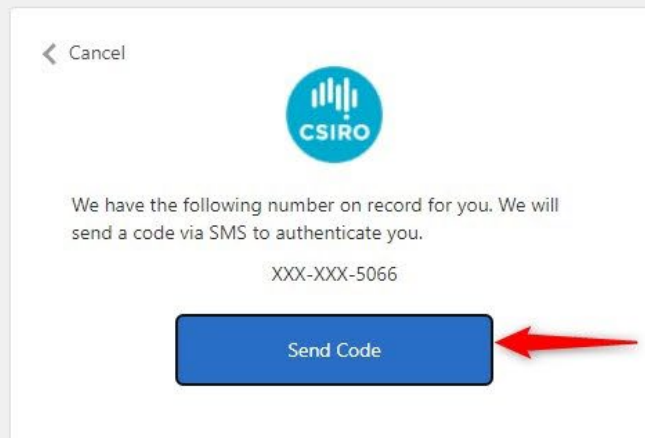

Sign in with your email address

jimmytest@gmail.com

.....

[Forgot your password?](#)

Sign in

Don't have an account? [Sign up now](#)

Check the last 4 digits of your mobile number are correct, then select **Send code**. The code will be sent to your mobile.

Enter the 6-digit code sent to your mobile then select **Verify code**. You will be taken to your dashboard.

[← Cancel](#)

We have the following number on record for you. We will send a code via SMS to authenticate you.